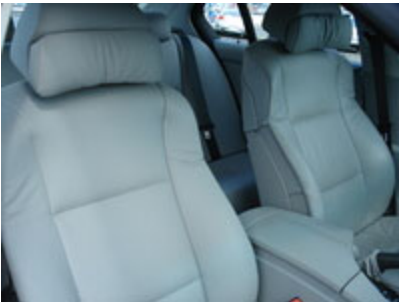

2007 BMW 550 i

Odometer: 35,366
Transmission: 6 Speed Automatic
Engine Cylinders: 4.8 Liter V 8 Cylinder
Drive Train: Rear-wheel
Fuel Used: Premium Unleaded
Gas Mileage: 17 mpg city / 24 mpg hwy
Exterior Color: Blue
Interior Color: Gray
Interior Type: Leather
Body Style: Sedan
Doors: 4 Doors
Audio: Premium
Top Style: One-Touch Power Sunroof

Equipment Included:

- Air Bag - Side Curtain
- Air Conditioning
- Airbags
- Alloy Wheels
- Antilock Brakes
- Child Seat
- Child Seat Anchors
- Cruise Control
- Dual Climate Control
- DVD
- GPS
- Heated Seats
- Power Brakes
- Power Door Locks
- Power Mirrors
- Power Seats
- Power Steering
- Power Windows
- Rear Window Defroster
- Tilt/Telescope Wheel
- Tinted Glass